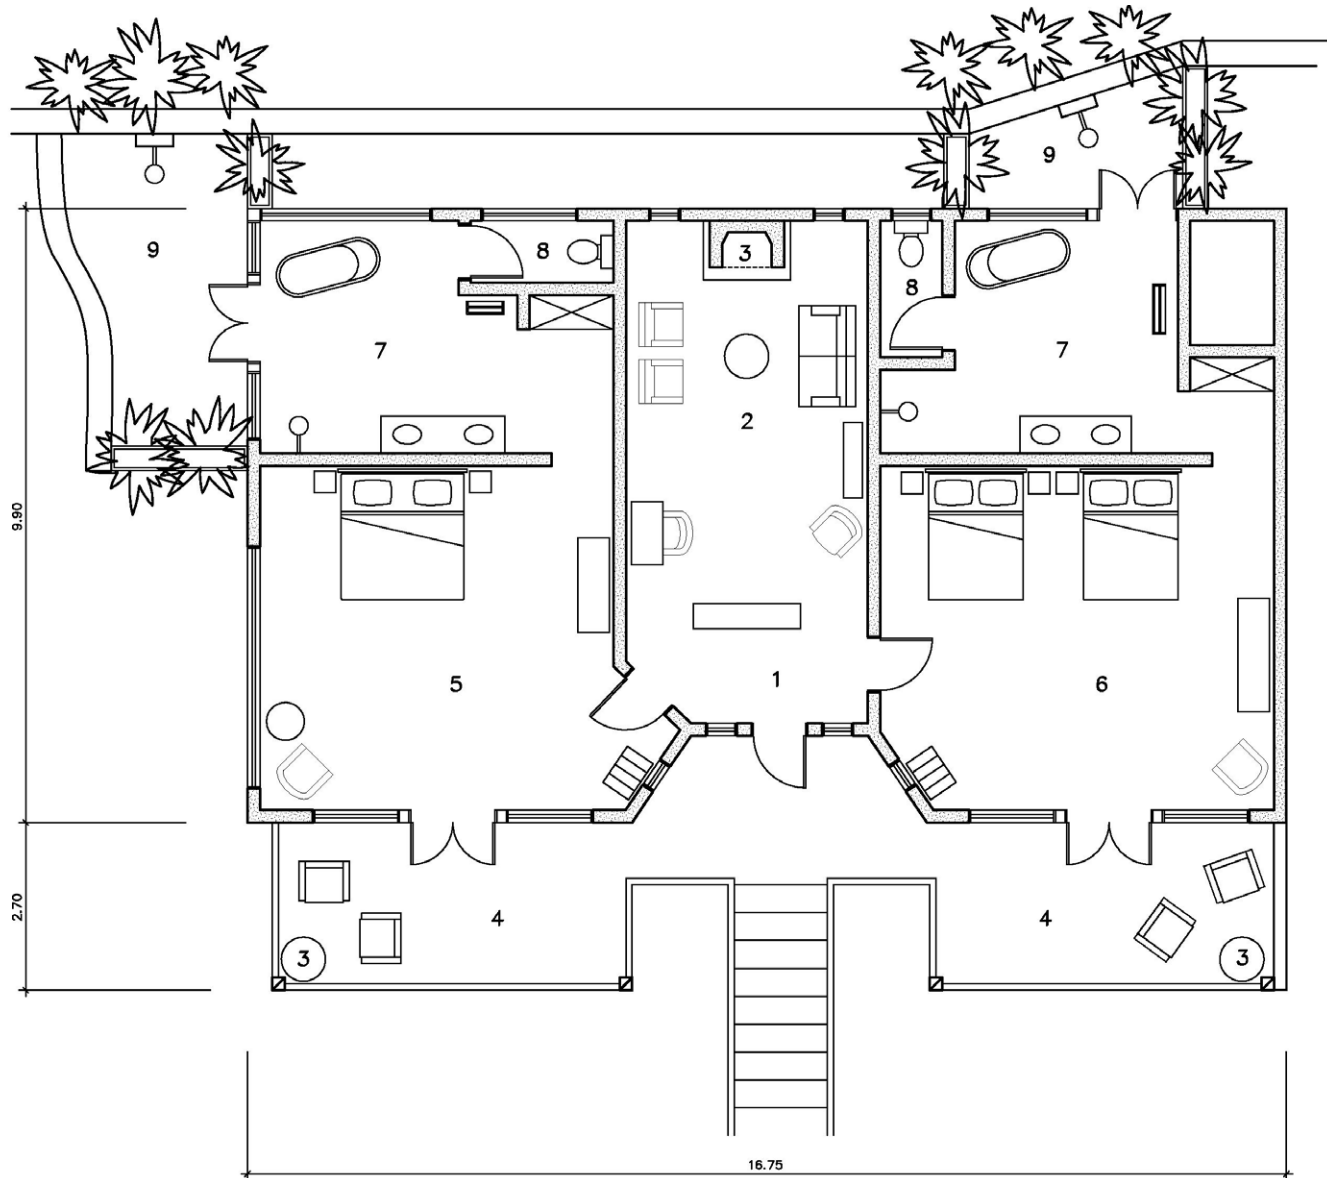

BUSTANI HOUSE

1. Entrance
2. Livingroom
3. Fireplace
4. Veranda
5. Master bedroom (king)
6. Second bedroom (twin queen beds)
7. Ensuite bathroom (shower & bath)
8. Toilet
9. Outdoor shower

220 square metres

Views of the gardens & Great Rift Valley

↳ Way to main lodge & dining room